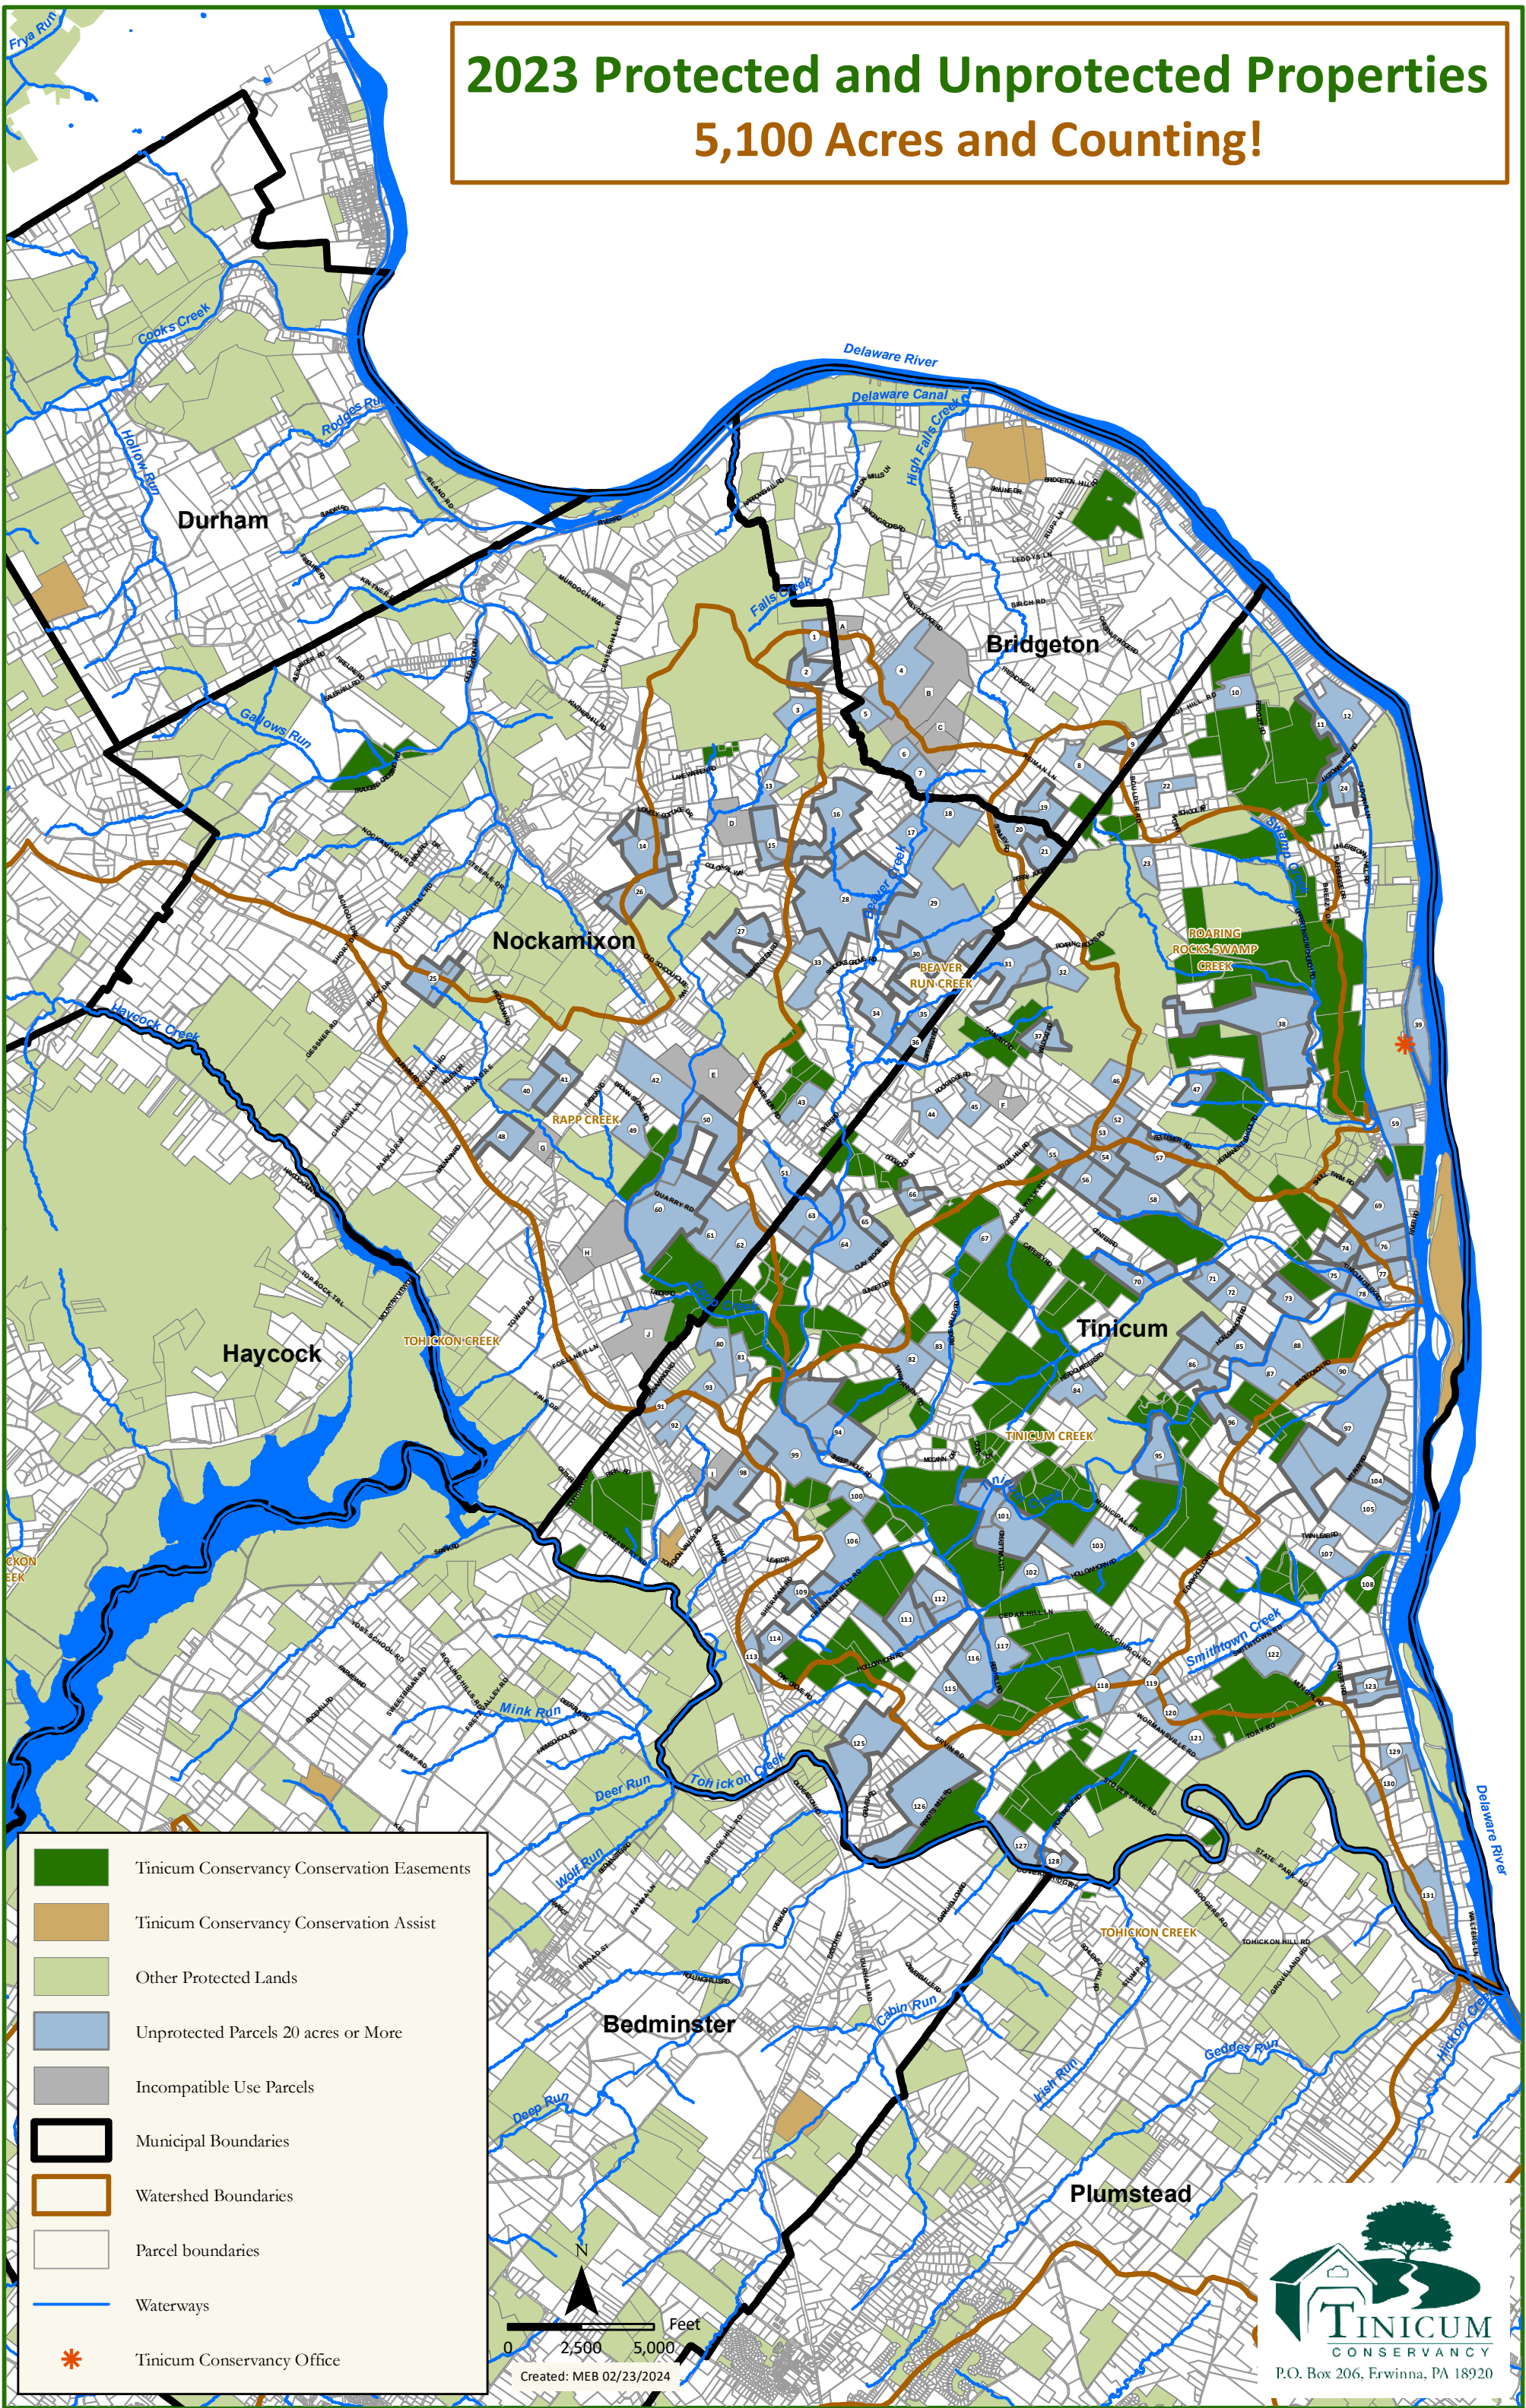

2023 Protected and Unprotected Properties 5,100 Acres and Counting!

- Tincum Conservancy Conservation Easements
- Tincum Conservancy Conservation Assist
- Other Protected Lands
- Unprotected Parcels 20 acres or More
- Incompatible Use Parcels
- Municipal Boundaries
- Watershed Boundaries
- Parcel boundaries
- Waterways
- Tincum Conservancy Office

0 2,500 5,000 Feet
Created: MEB 02/23/2024