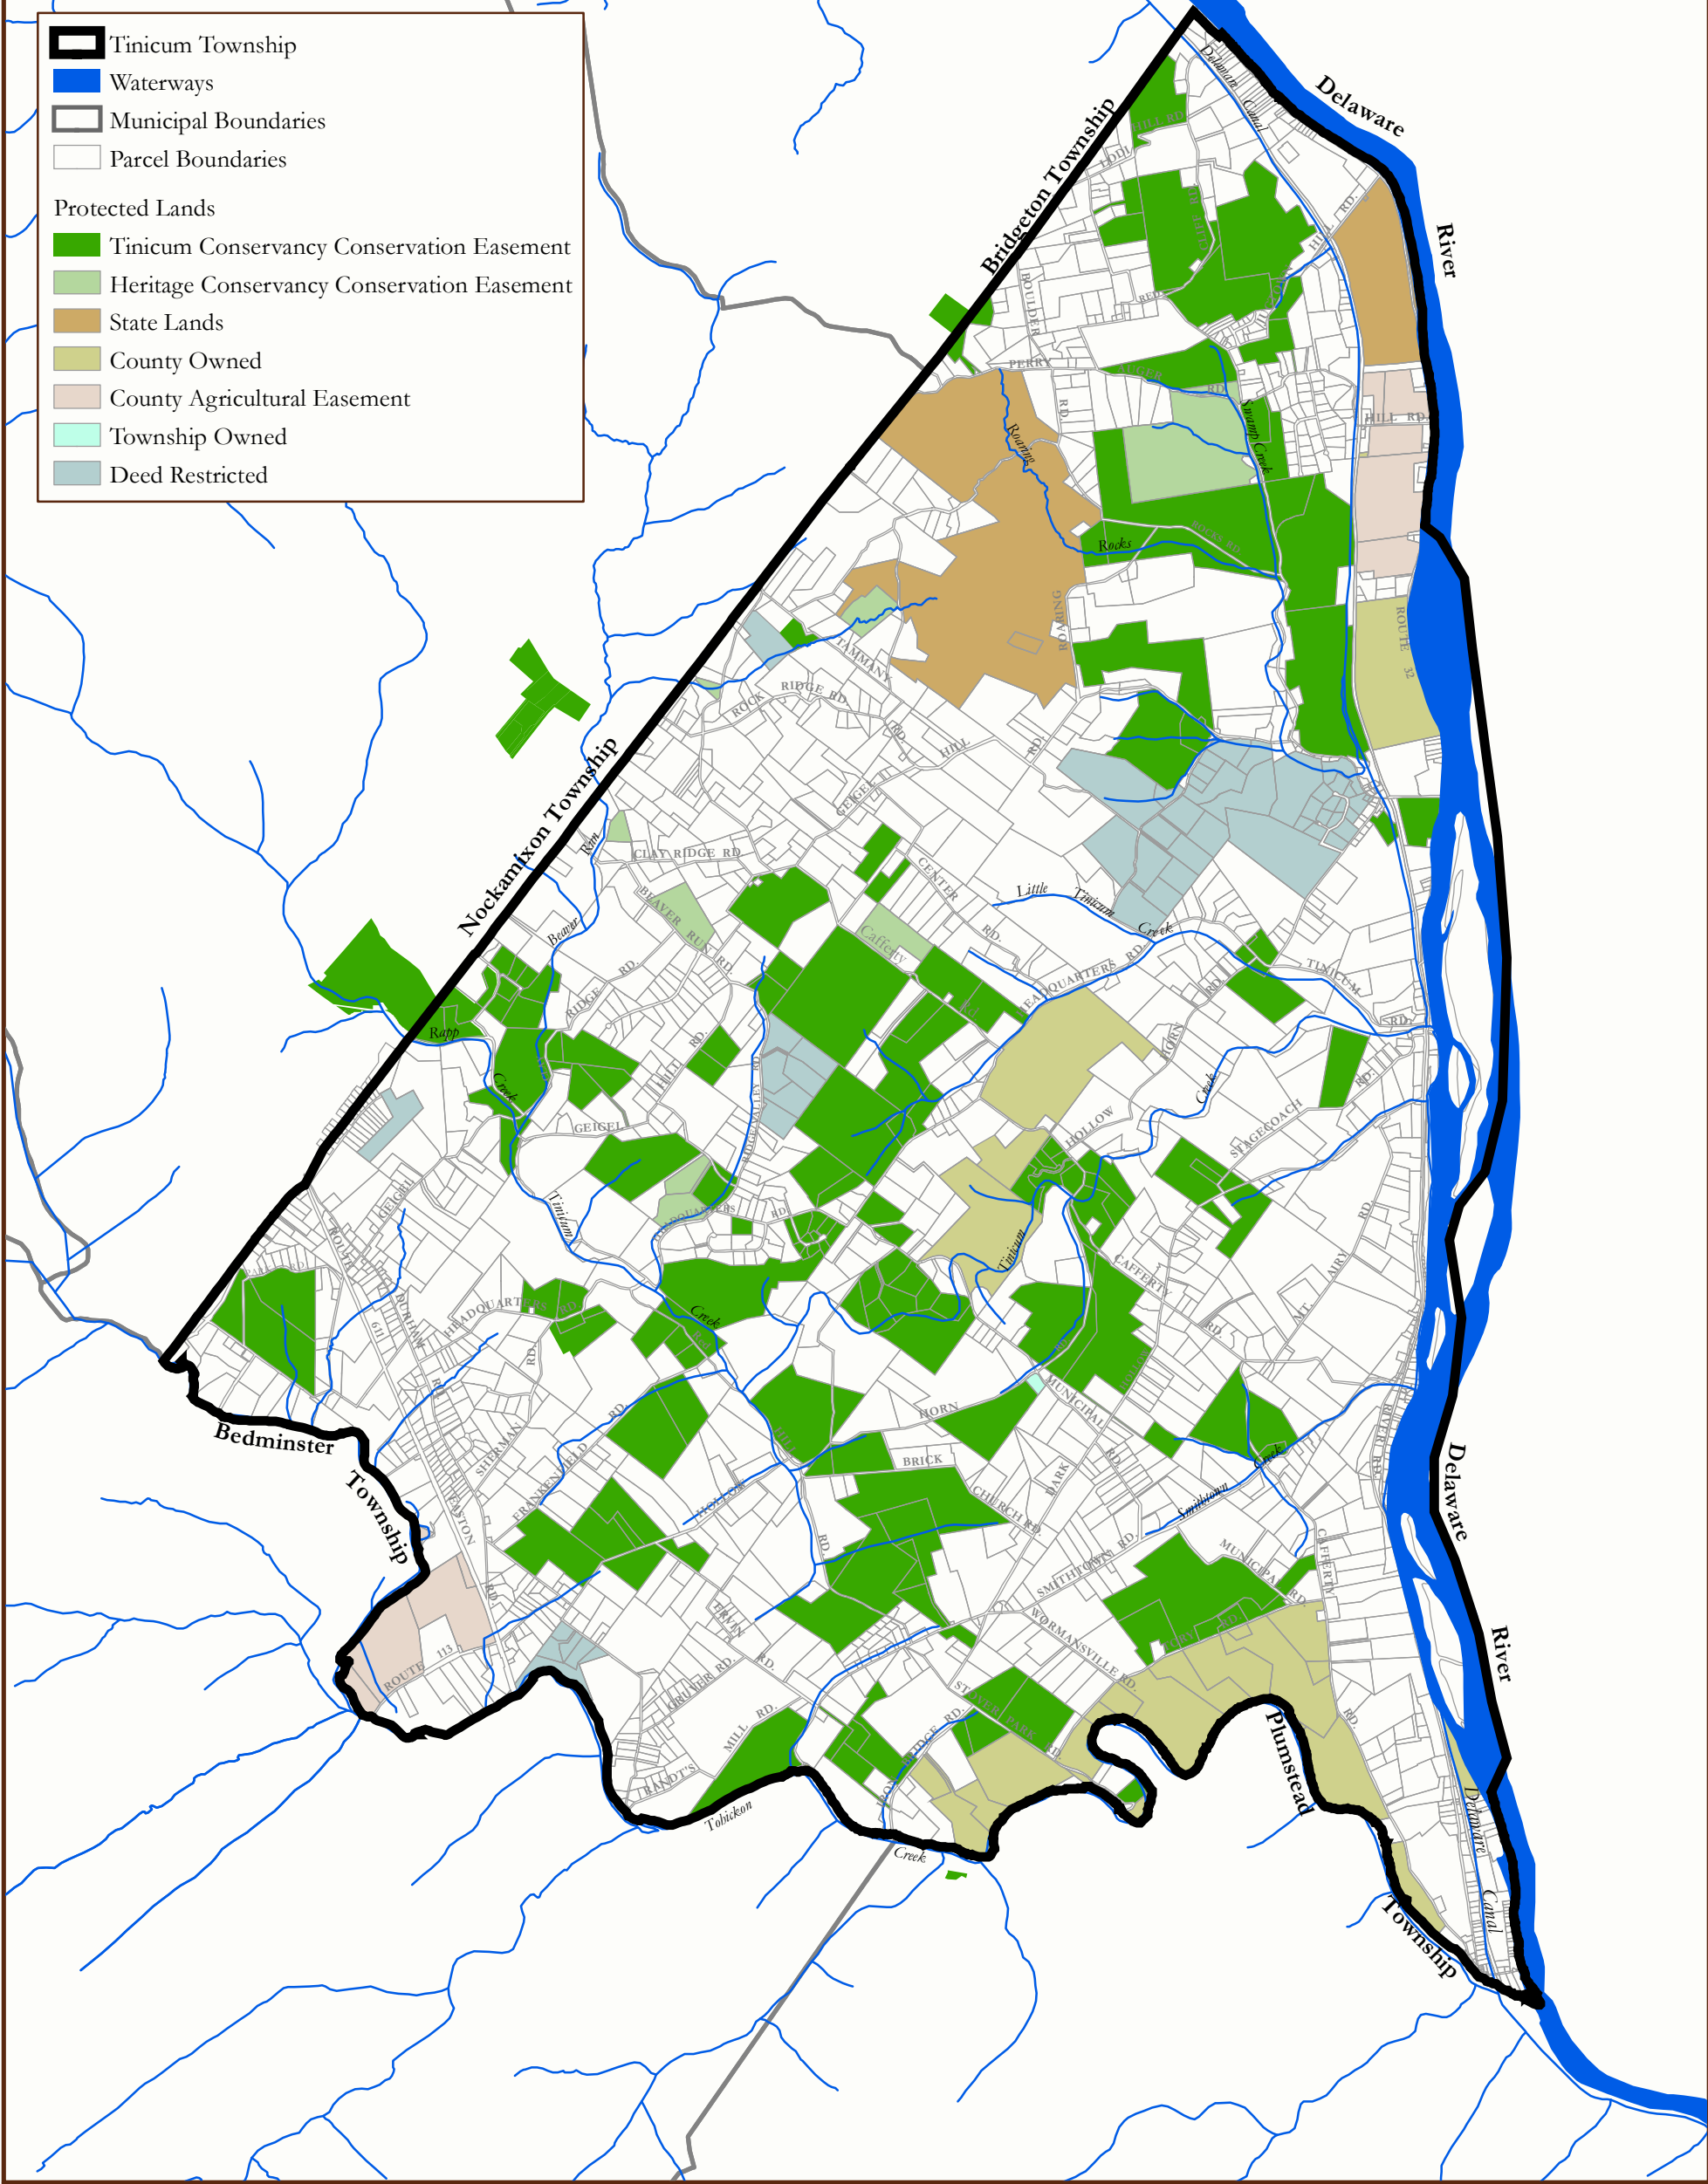

# PUBLIC & PROTECTED LANDS

- Tincicum Township
  - Waterways
  - Municipal Boundaries
  - Parcel Boundaries
- Protected Lands
- Tincicum Conservancy Conservation Easement
  - Heritage Conservancy Conservation Easement
  - State Lands
  - County Owned
  - County Agricultural Easement
  - Township Owned
  - Deed Restricted

965 River Road, Upper Black Eddy, PA 18972  
610-294-1077 ~ www.tincicumconservancy.org

## Tincicum Township Bucks County, Pennsylvania

1031 Palmers Mill Road, Media, PA 19063  
610-353-5587 ~ www.natlands.org  
Map Prepared by: MEB January 10, 2010