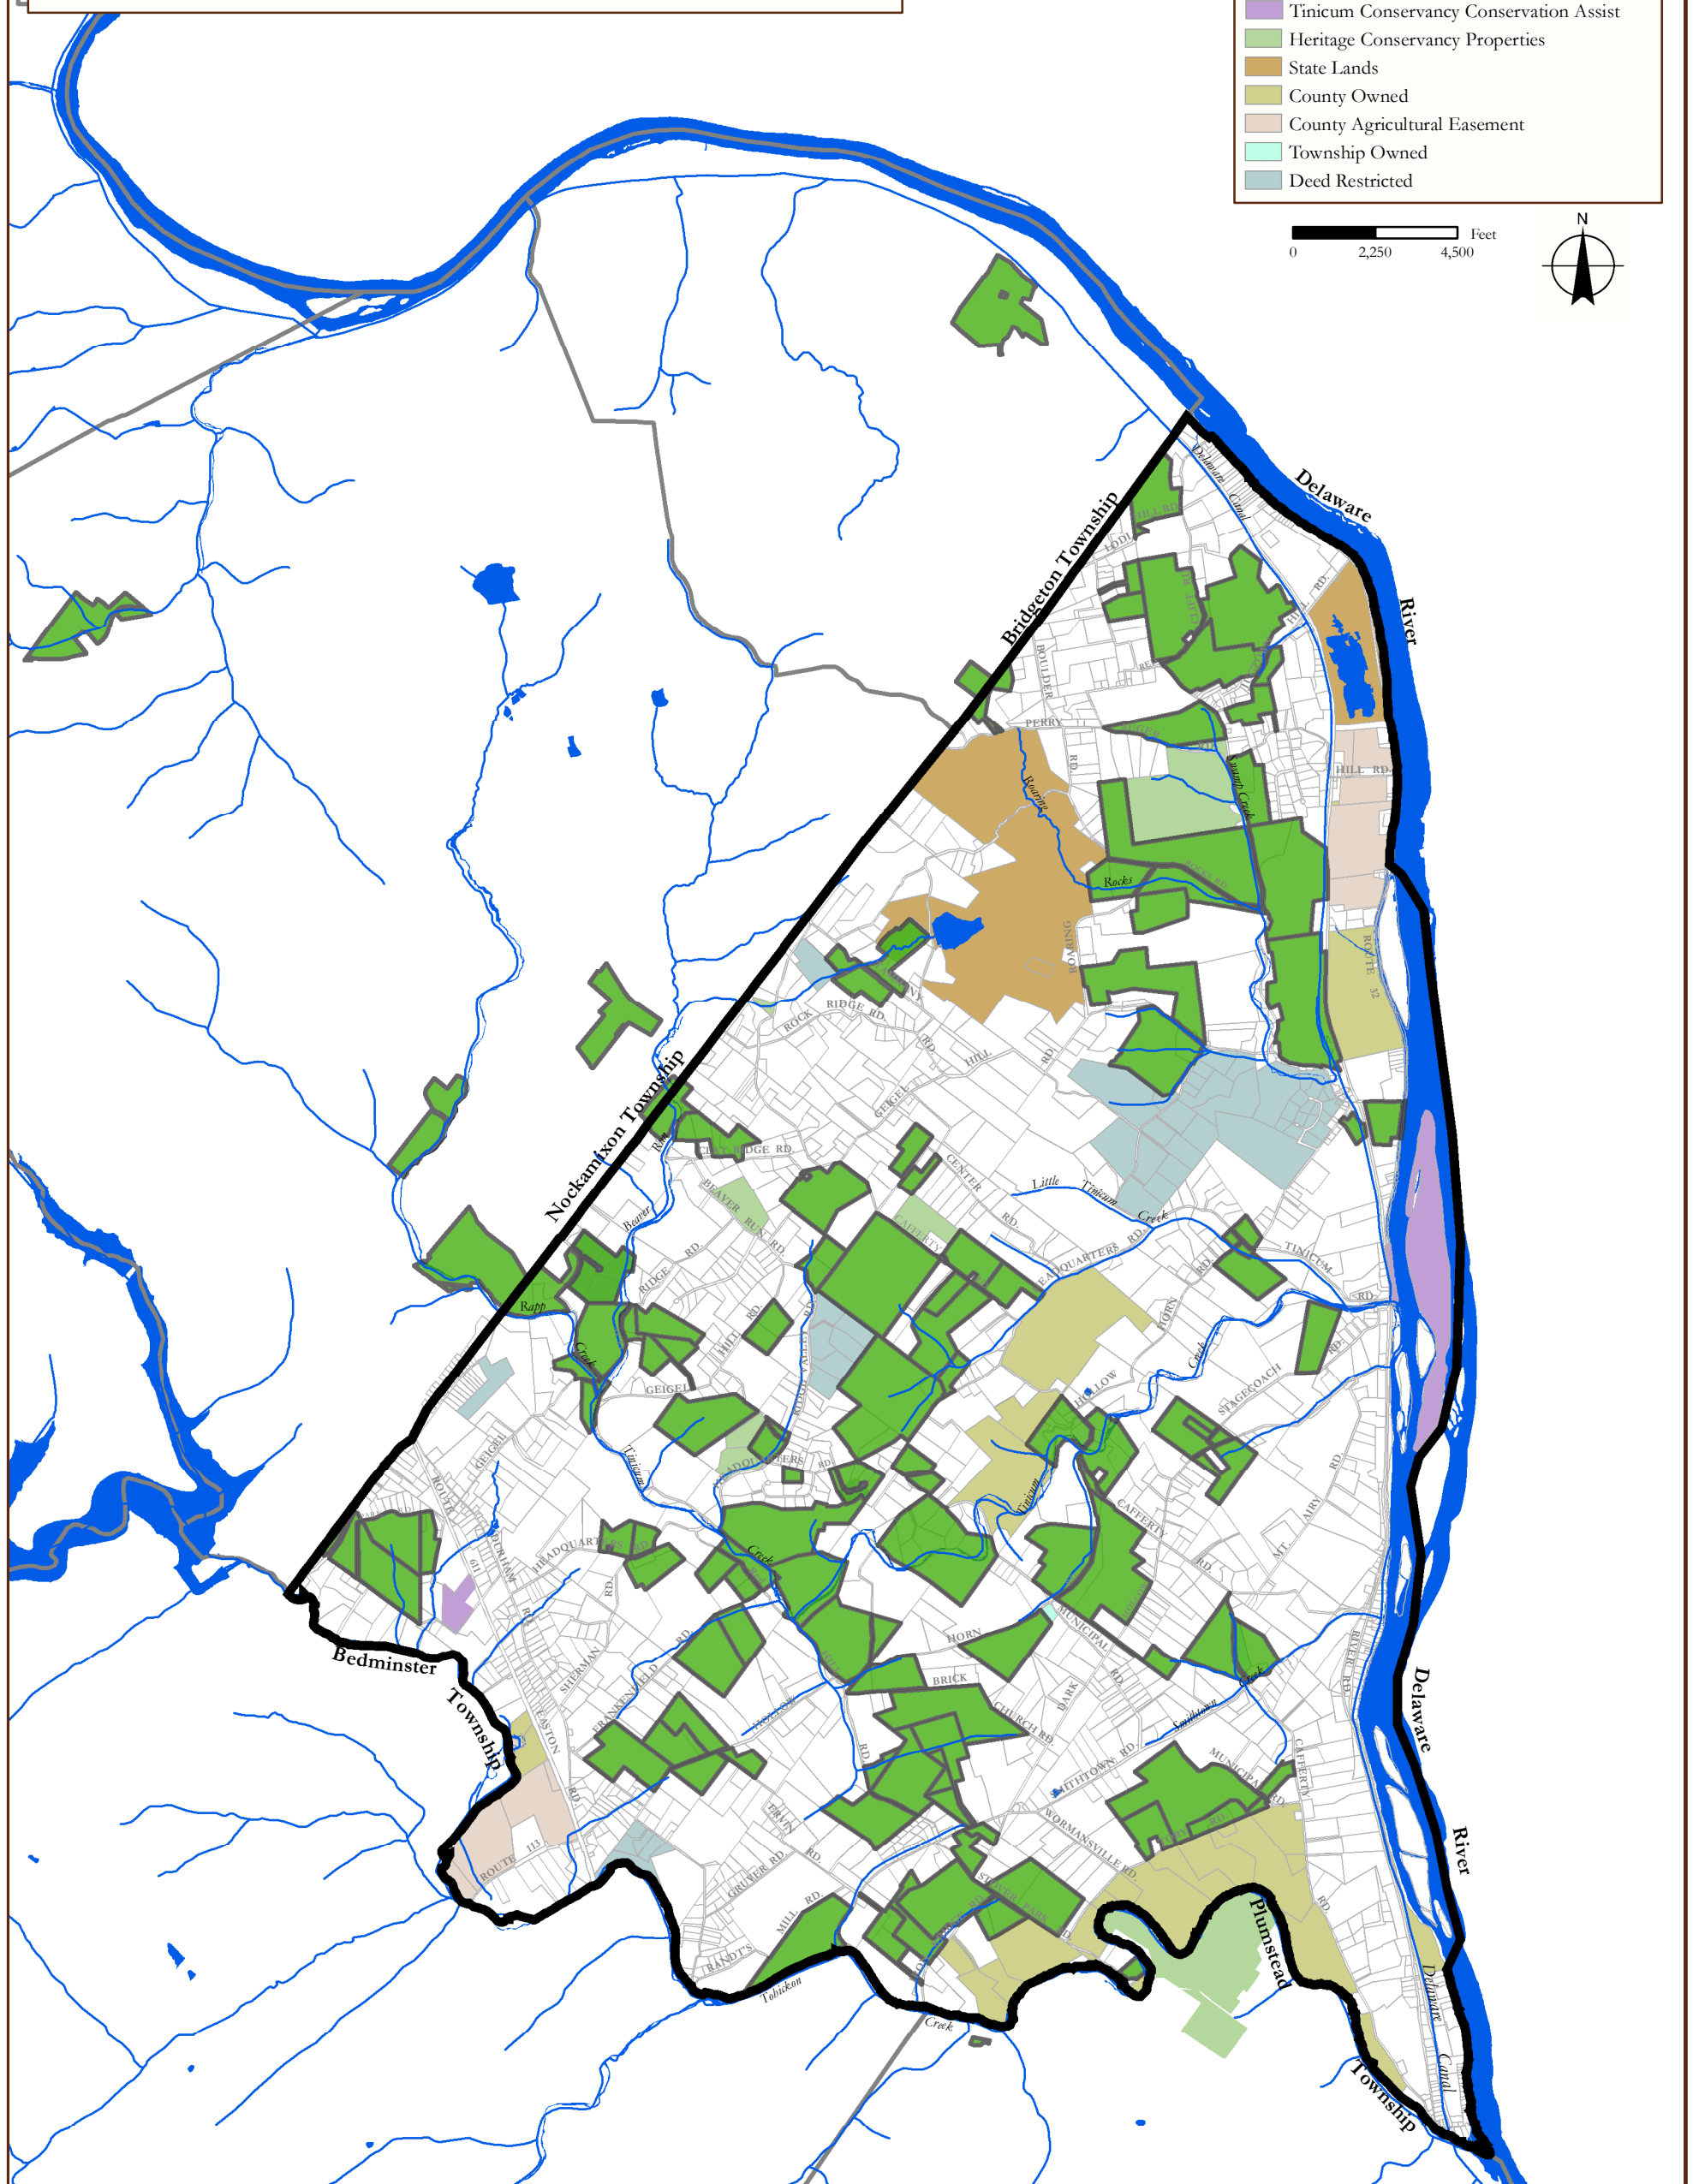

PUBLIC & PROTECTED LANDS

-  Tincicum Township
-  Waterways
-  Municipal Boundaries
-  Parcel Boundaries
- Protected Lands
 -  Tincicum Conservancy Conservation Easement
 -  Tincicum Conservancy Conservation Assist
 -  Heritage Conservancy Properties
 -  State Lands
 -  County Owned
 -  County Agricultural Easement
 -  Township Owned
 -  Deed Restricted

965 River Road, Upper Black Eddy, PA 18972
610-294-1077 ~ www.tincicumconservancy.org

Tincicum Township

Bucks County, Pennsylvania

1031 Palmers Mill Road, Media, PA 19063
610-353-5587 ~ www.natlands.org
Map Prepared by: MEB March 5, 2014